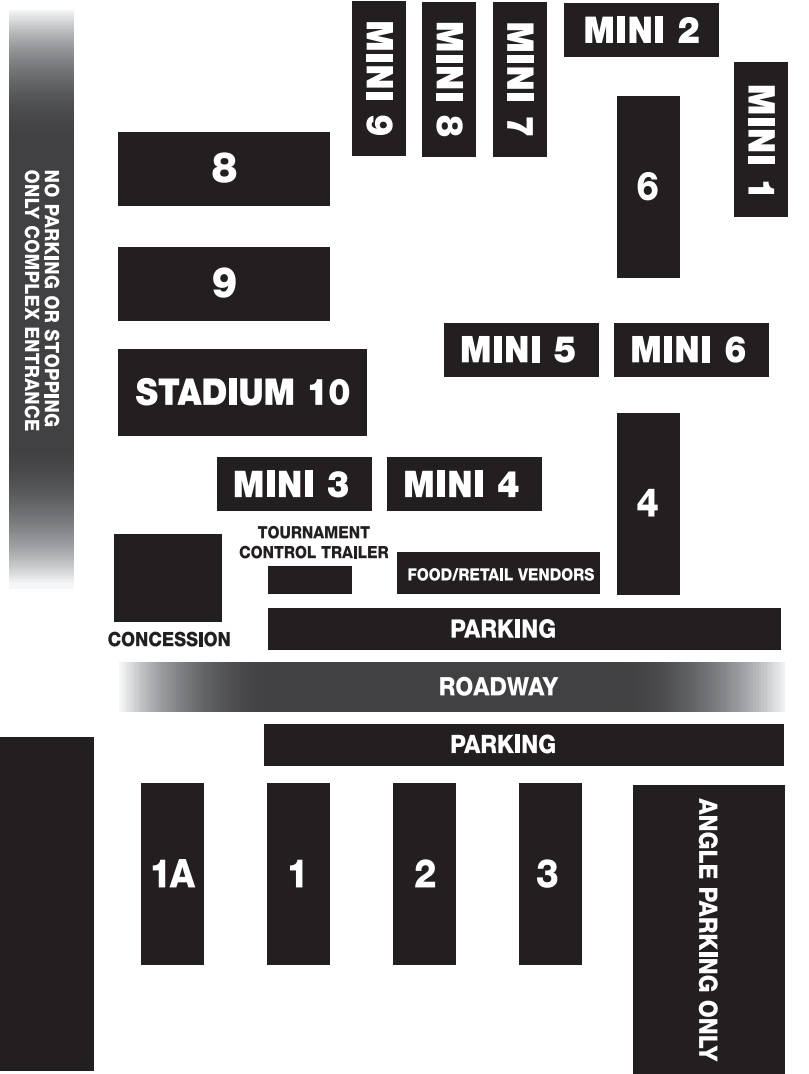

LUSC Fields 1A - 10, Mini 1 - Mini 9

Cars will be TOWED away if parked in NO PARKING areas.

No Parking at the mall across the street, the mall will tow.

The Henderson Tournament and its affiliated clubs are not responsible for stolen items due to vehicle break-ins. Lock your vehicle and lock any valuables in the trunk.

NO ALCOHOL on any fields!
Violators will be ejected from the tournament without refund.

Highbury Ave.

Oxford St.

MAIN PARKING