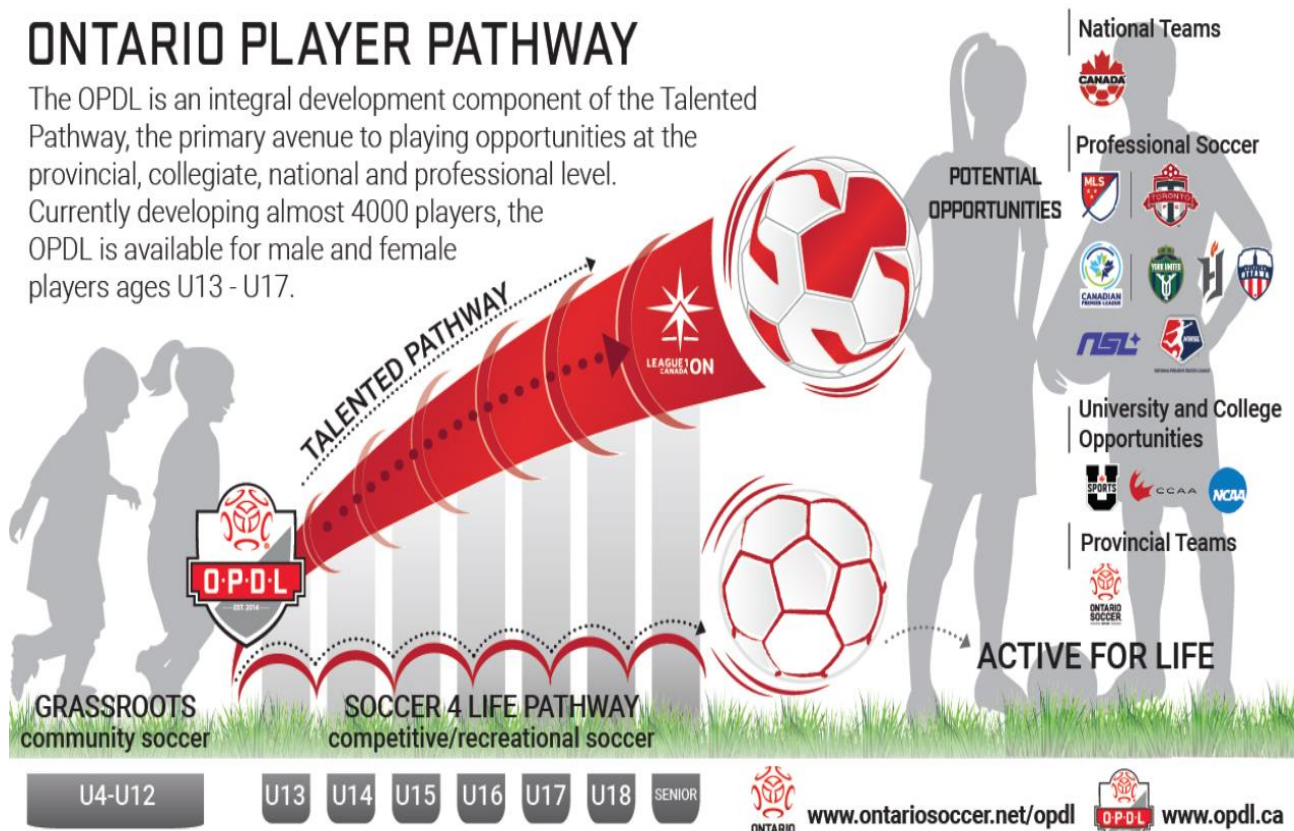

LONDON UNITED COMPETITIVE SOCCER CLUB
 A Non-Profit company incorporated under the laws of the Province of Ontario

www.londonutd.ca

ONTARIO PLAYER PATHWAY

The OPDL is an integral development component of the Talented Pathway, the primary avenue to playing opportunities at the provincial, collegiate, national and professional level. Currently developing almost 4000 players, the OPDL is available for male and female players ages U13 - U17.

GRASSROOTS
community soccer

SOCCER 4 LIFE PATHWAY
competitive/recreational soccer

U4-U12

U13

U14

U15

U16

U17